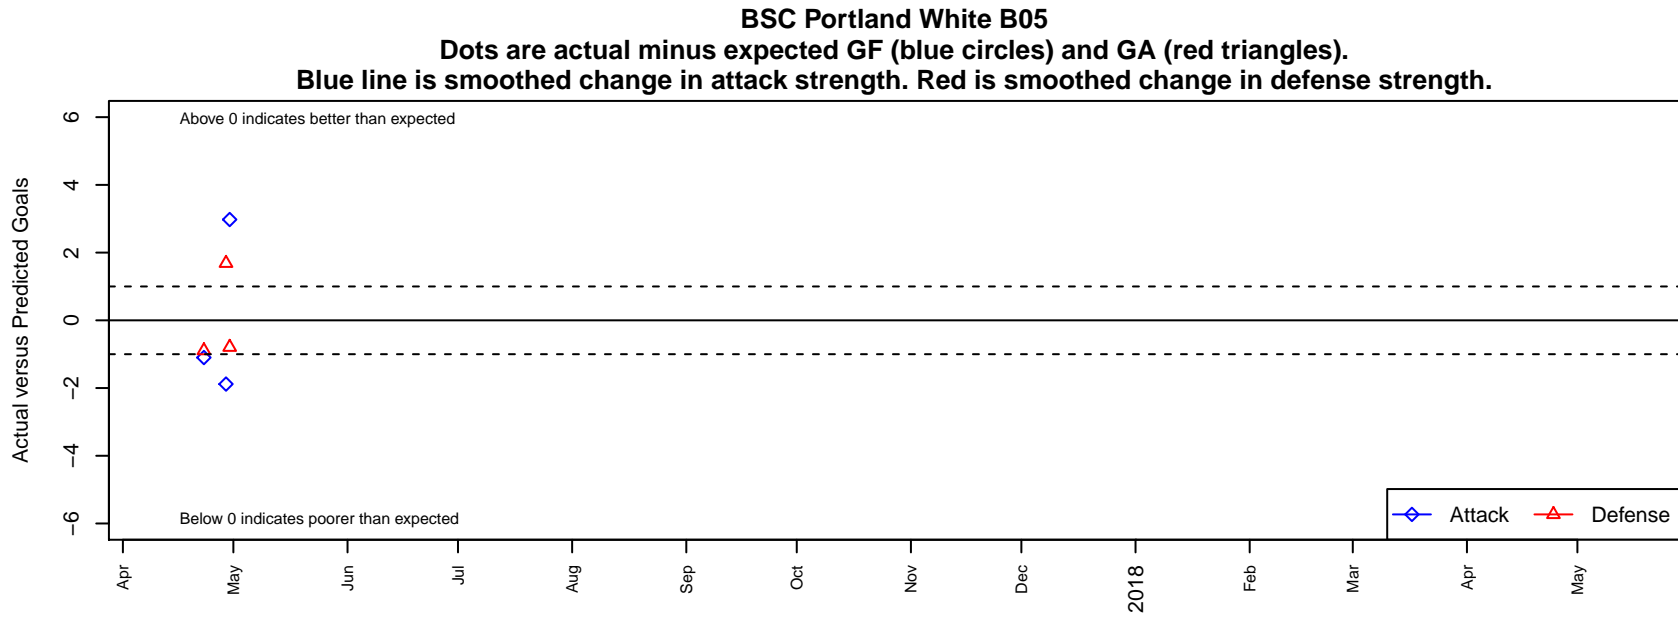

BSC Portland White B05

Bridlemile SC Portland
Portland, OR
B05 total strength=654
attack=1.47 defense=0.25

alt names used:

Venues played:
2016 Spr OYS B05 Division 2 Blue

date	home		away		venue	pred.home	pred.away
2017-04-30	BSC Portland White B05	6	LCYSA Arsenal B05	5	2016 Spr OYS B05 Division 2 Blue	3.02	4.21
2017-04-29	BSC Portland White B05	4	THUSC Krypton Green B05	5	2016 Spr OYS B05 Division 2 Blue	5.88	6.69
2017-04-23	FC West Black Gunners B05	2	BSC Portland White B05	6	2016 Spr OYS B05 Division 2 Blue	1.11	7.10